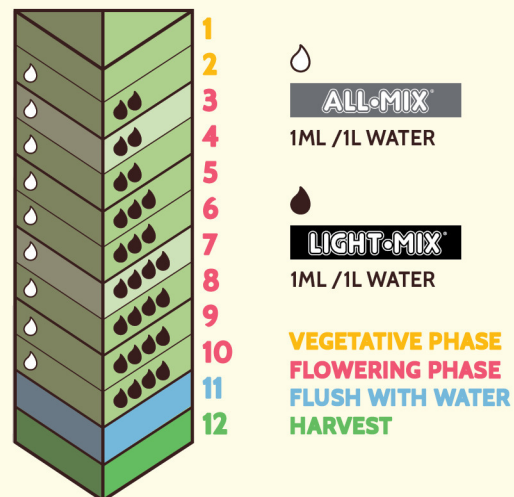

PRODUCT DATA SHEET

LIQUID FERTILIZER

BIO-GROW®

WHAT IS BIO-GROW®

You can apply this liquid growth fertilizer to most types of soil and substrate mixtures. It has 100% Dutch organic sugar beet extract at its base - commonly known as vinasse. This by-product of turning sugar beets or sugar cane into sugar is created by a natural fermentation process. Starches in the sugar are then treated with enzymes to produce glucose that, along with other plant nutrients, help produce a rich food source for soil microbes, boosting their populations for a more productive soil.

PHASE

GROWING

BLOOMING

FUNCTION

NPK

NUTRITION

HOW TO USE IT

Start with it as soon as the first leaves appear to when the plant is 10 - 15cms tall. Then keep using Bio-Grow until the end of the fruit production.

APPLICATION

Bio-Grow® is suitable for all mixtures of substrates, mediums and all growing methods.

Water

 Regular watering

Dose

 1-4 ml per litre of water

NUTRIENT SCHEDULE

BIO-GROW®