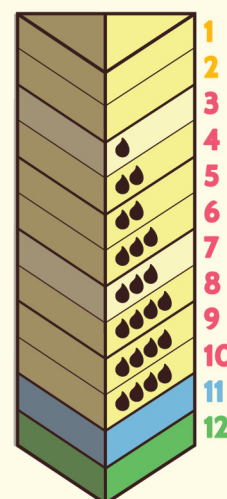

#### Water

Regular watering

Watering-system

Hydroponics

Spray

Use until week 4. More information below.

#### Dose

1-4 ml per litre of water

1-2 ml per litre of water

### NUTRIENT SCHEDULE

#### ALG•A•MIC

**ALL-MIX**

1ML /1L WATER

**LIGHT-MIX**

1ML /1L WATER

**VEGETATIVE PHASE**  
**FLOWERING PHASE**  
**FLUSH WITH WATER**  
**HARVEST**